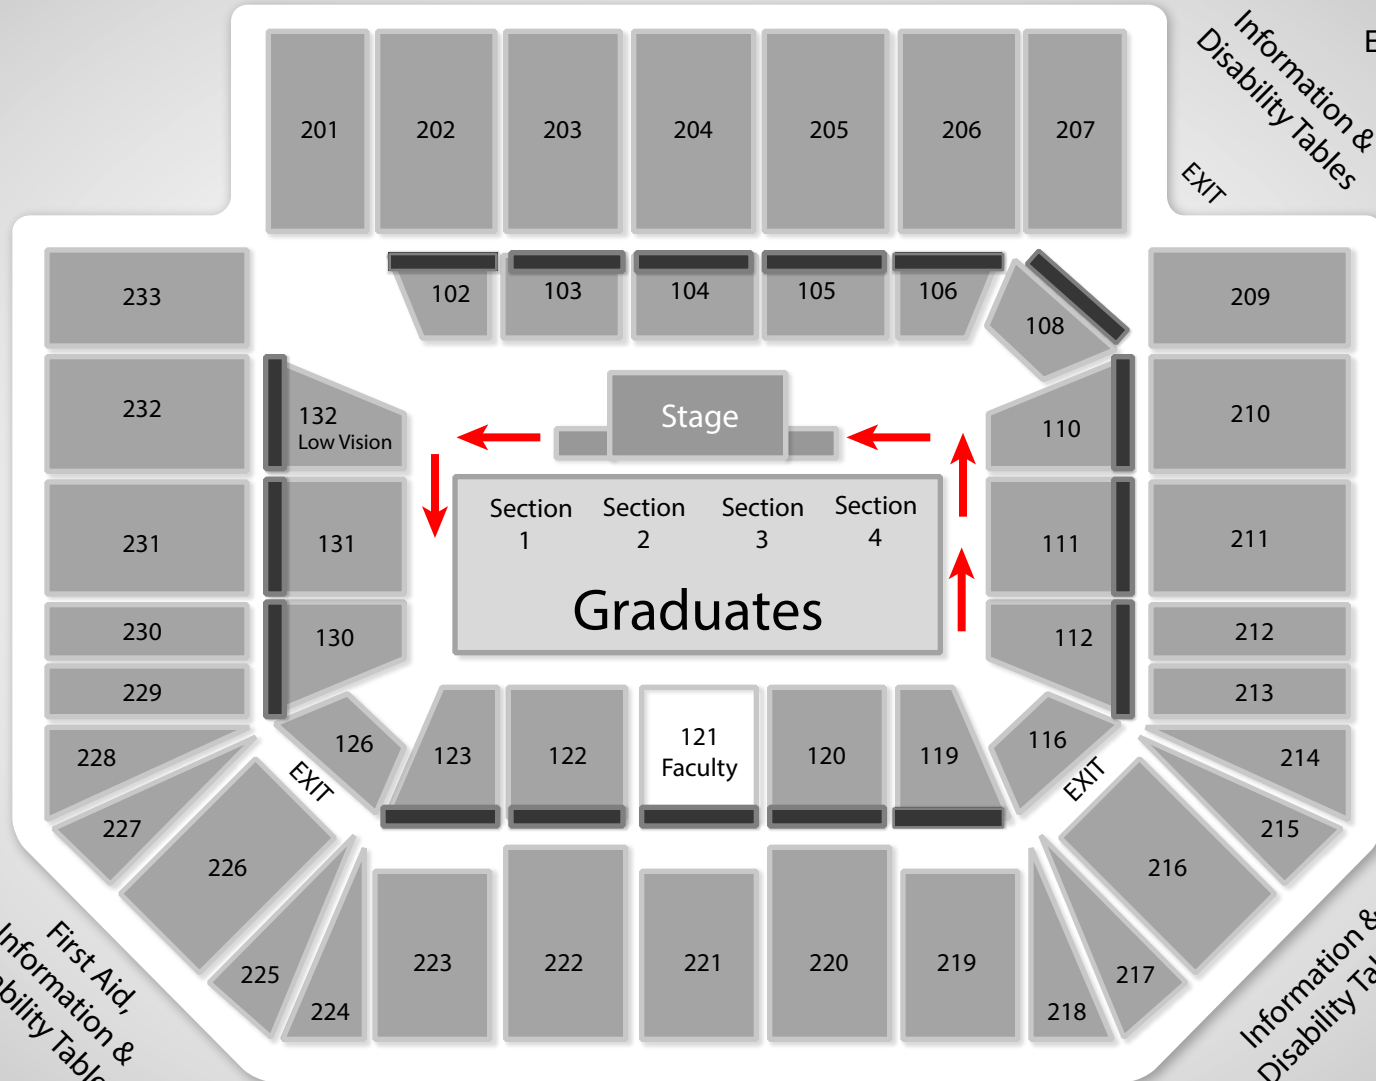

DALE F. HALTON ARENA COMMENCEMENT SEATING

↑
Union Parking Deck
-
Light Rail
-
Shuttle Buses for
East Deck / Light Rail

**NORTHEAST
ENTRANCE**

→
To East
Parking Deck

**WEST
ENTRANCE**

**EAST
ENTRANCE**

←
West Parking Deck
-
ADA & Paratransit
Pickup/Drop Off

↓
Cone
Parking Deck

Guest Services, Stroller Check, and Lost & Found

 Graduate Seating	 Guest Seating	 ADA/Wheelchair
--	---	--